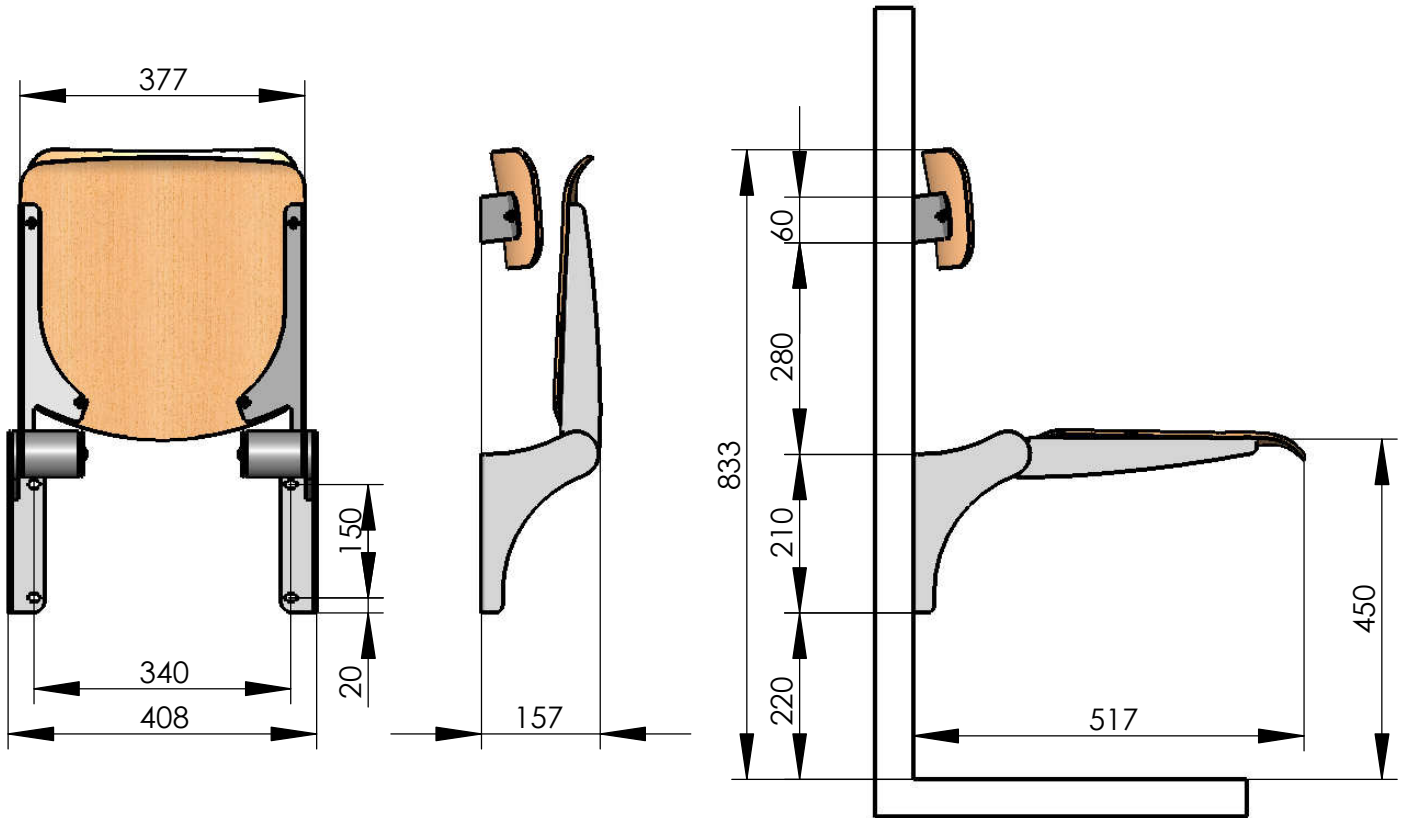

**Model 128-08**  
**Fold down seat Woodie with back rest**  
**wall mounted**

recommended hole pattern