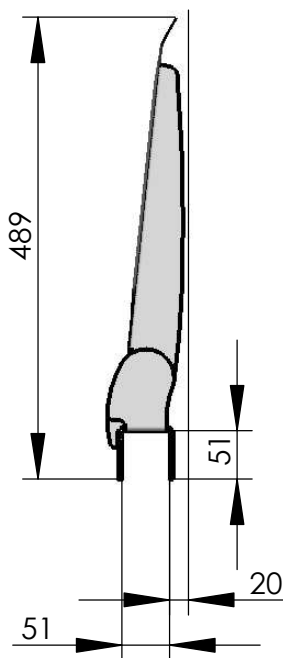

Model 128-21

**Fold down seat Woodie with aluminium sitting surface
 tube mounted**

recommended dimensions
 of support by customers