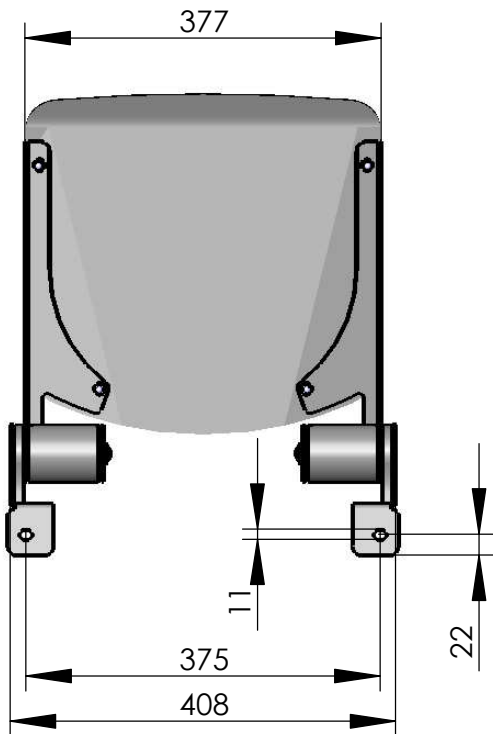

Model 128-21

**Fold down seat Woodie with aluminium sitting surface
 tube mounted**

recommended dimensions
 of support by customers