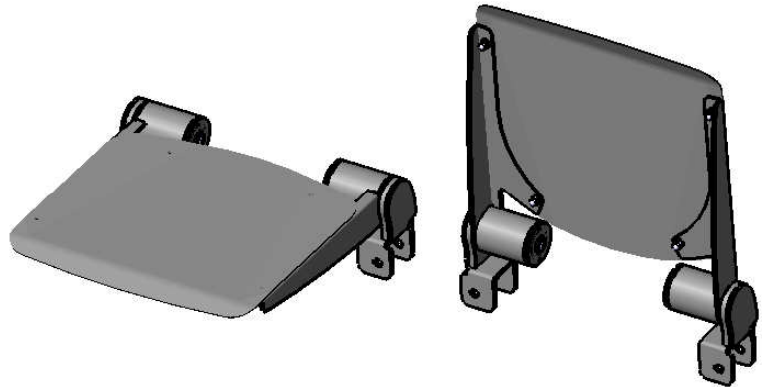

Model 128-21

**Fold down seat Woodie with aluminium sitting surface
 tube mounted**

recommended dimensions
 of support by customers