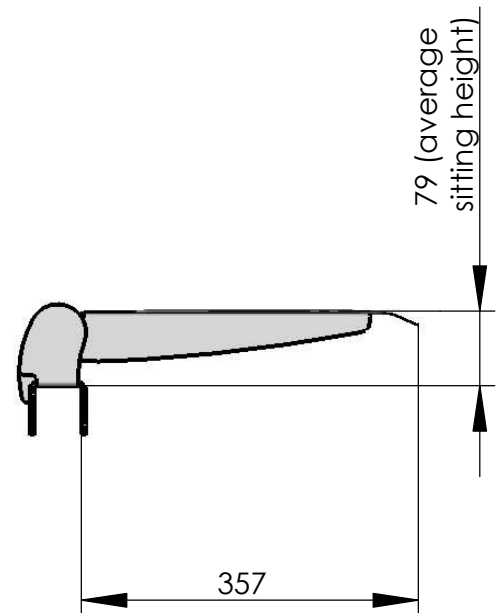

Model 128-21

**Fold down seat Woodie with aluminium sitting surface
 tube mounted**

recommended dimensions
 of support by customers