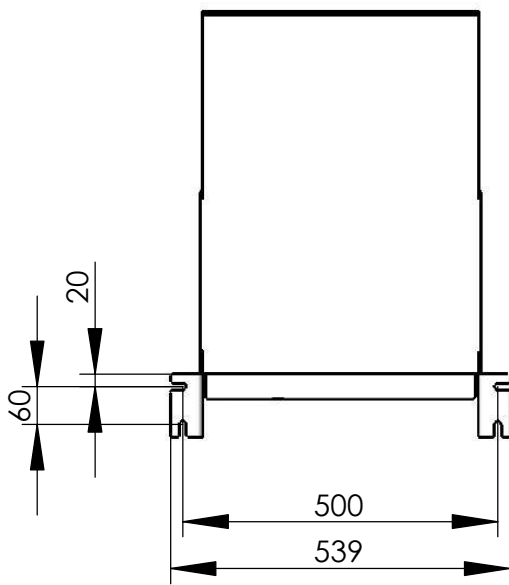

Model 007-89
Fold down seat with edge-gated screw connection
 with angled back rest

rear view

4x M10