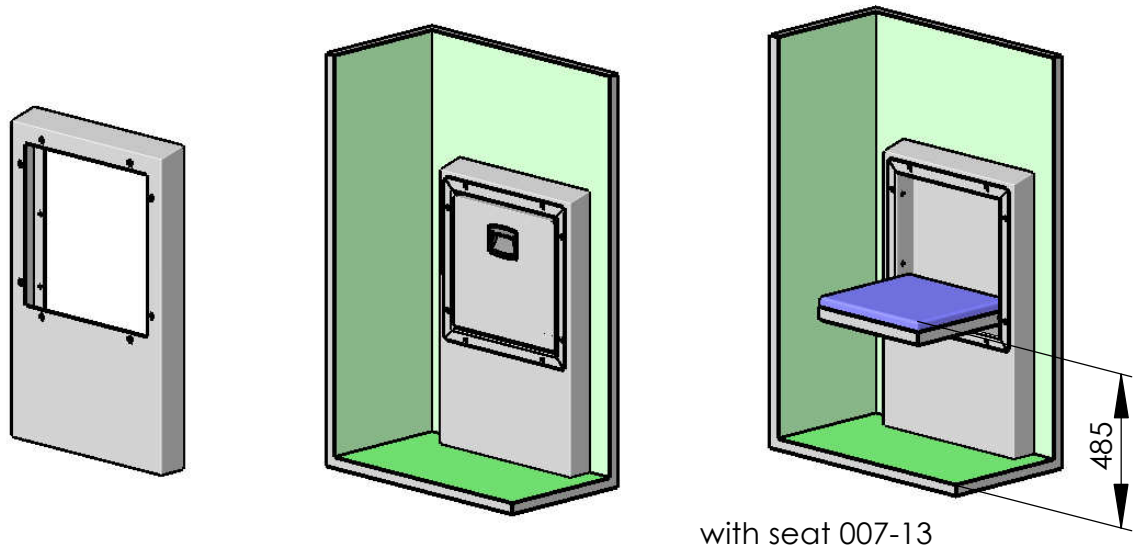

Model 104-05
Wall-casing
 for flush built-in fold down seat

with seat 007-13

front view

rear view