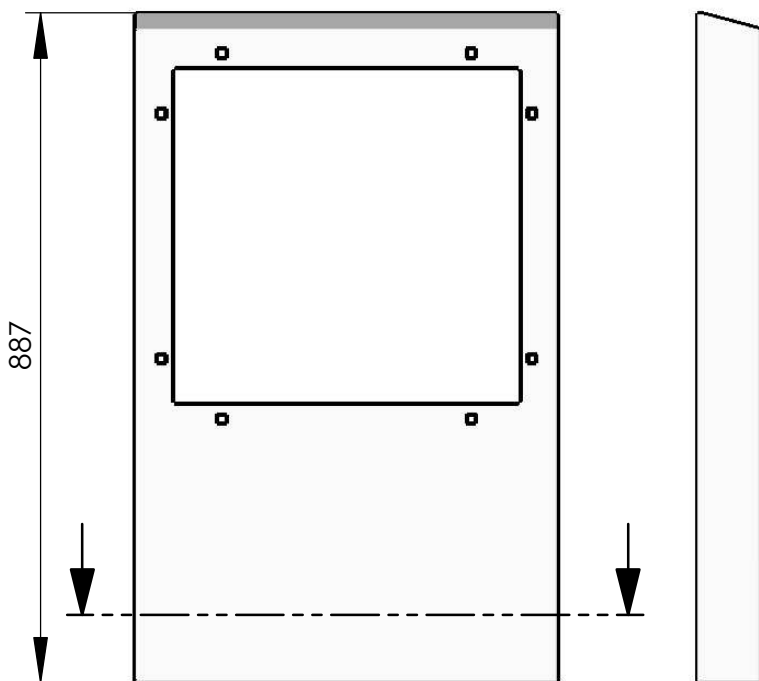

Model 104-05
Wall-casing
 for flush built-in fold down seat

with seat 007-13

front view

rear view