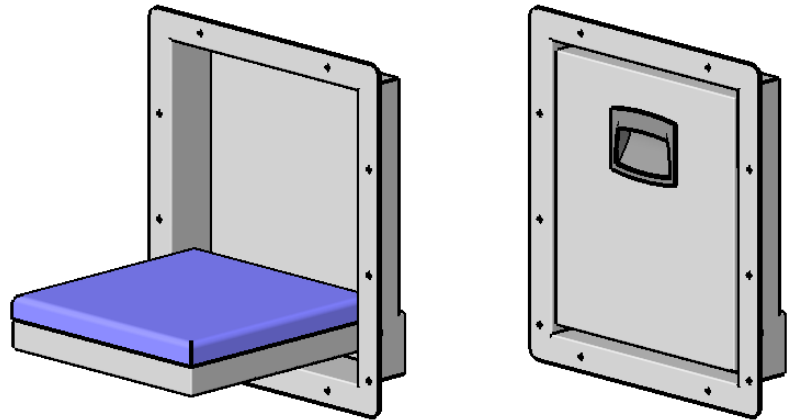

Model 007-52
Flush built in fold down seat
 narrow

recommended hole pattern