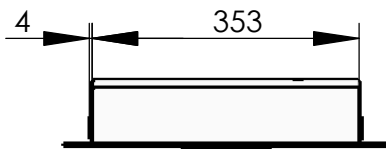

Model 007-52
Flush built in fold down seat
 narrow

recommended hole pattern