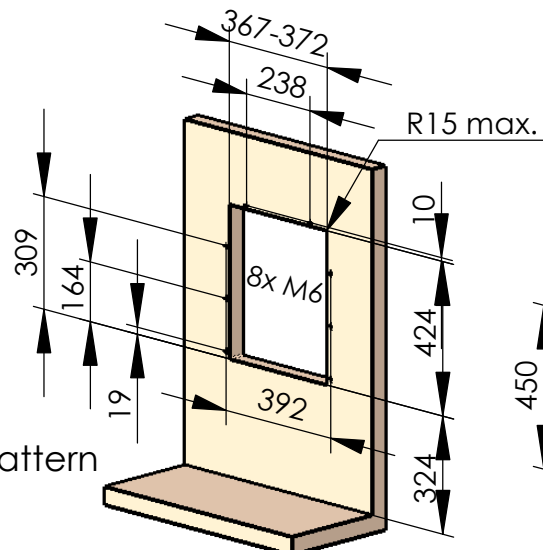

Model 007-52
Flush built in fold down seat
 narrow

recommended hole pattern