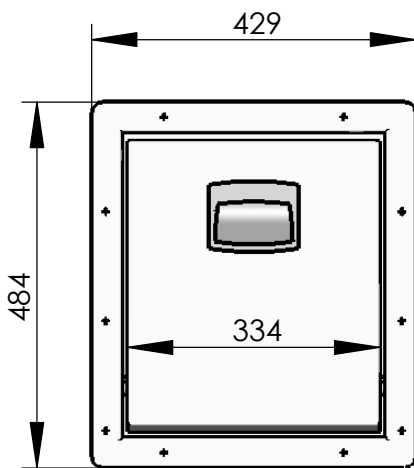

Model 007-52
Flush built in fold down seat
 narrow

recommended hole pattern