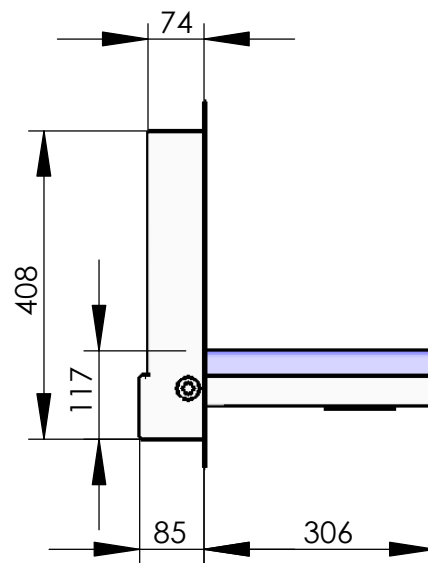

Model 007-52
Flush built in fold down seat
 narrow

recommended hole pattern