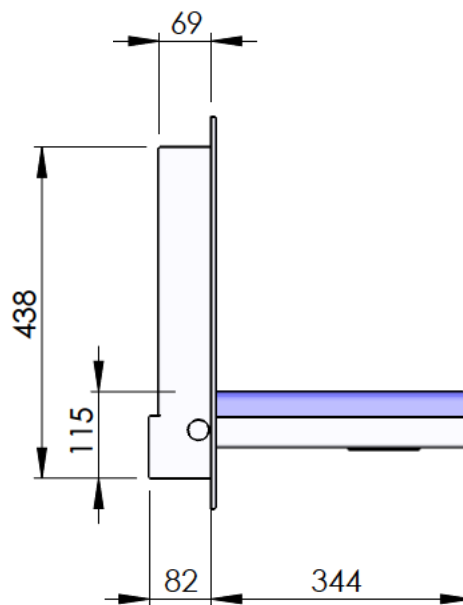

**Model 007-24**  
**Flush built-in fold down seat**  
 Stainless steel

\* sitting height acc. to BS EN 81-70: 480 to 520 mm  
 \*\* accordingly 358 to 398 mm, instead of 328 mm