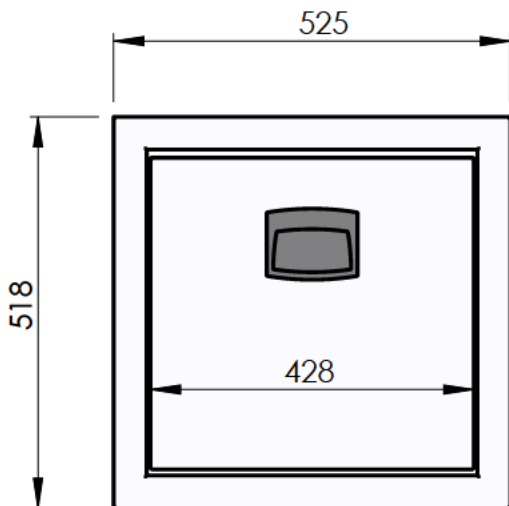

**Model 007-24**  
**Flush built-in fold down seat**  
 Stainless steel

\* sitting height acc. to BS EN 81-70: 480 to 520 mm  
 \*\* accordingly 358 to 398 mm, instead of 328 mm