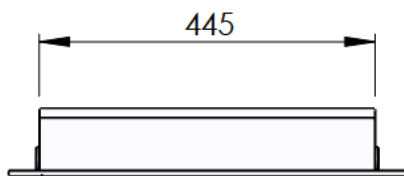

**Model 007-24**  
**Flush built-in fold down seat**  
 Stainless steel

\* sitting height acc. to BS EN 81-70: 480 to 520 mm  
 \*\* accordingly 358 to 398 mm, instead of 328 mm