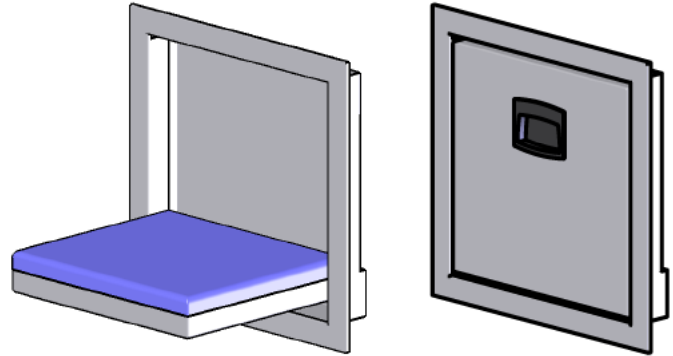

**Model 007-24**  
**Flush built-in fold down seat**  
 Stainless steel

\* sitting height acc. to BS EN 81-70: 480 to 520 mm  
 \*\* accordingly 358 to 398 mm, instead of 328 mm