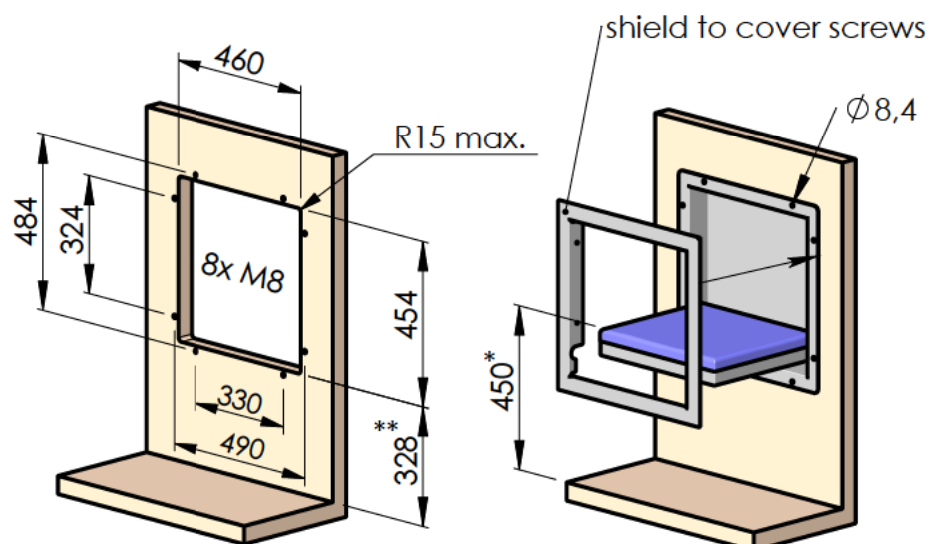

**Model 007-24**  
**Flush built-in fold down seat**  
 Stainless steel

\* sitting height acc. to BS EN 81-70: 480 to 520 mm  
 \*\* accordingly 358 to 398 mm, instead of 328 mm