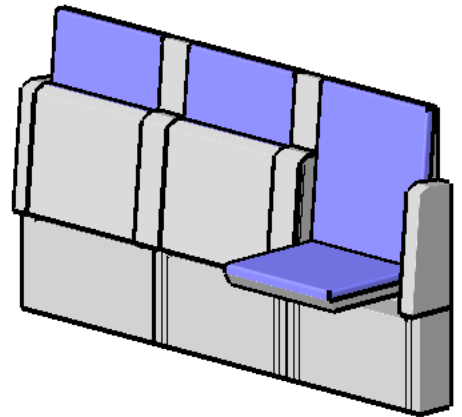

Model 117-73
Dialog XXL
 Threesome seat, floor mounted

total weight: 95 kg